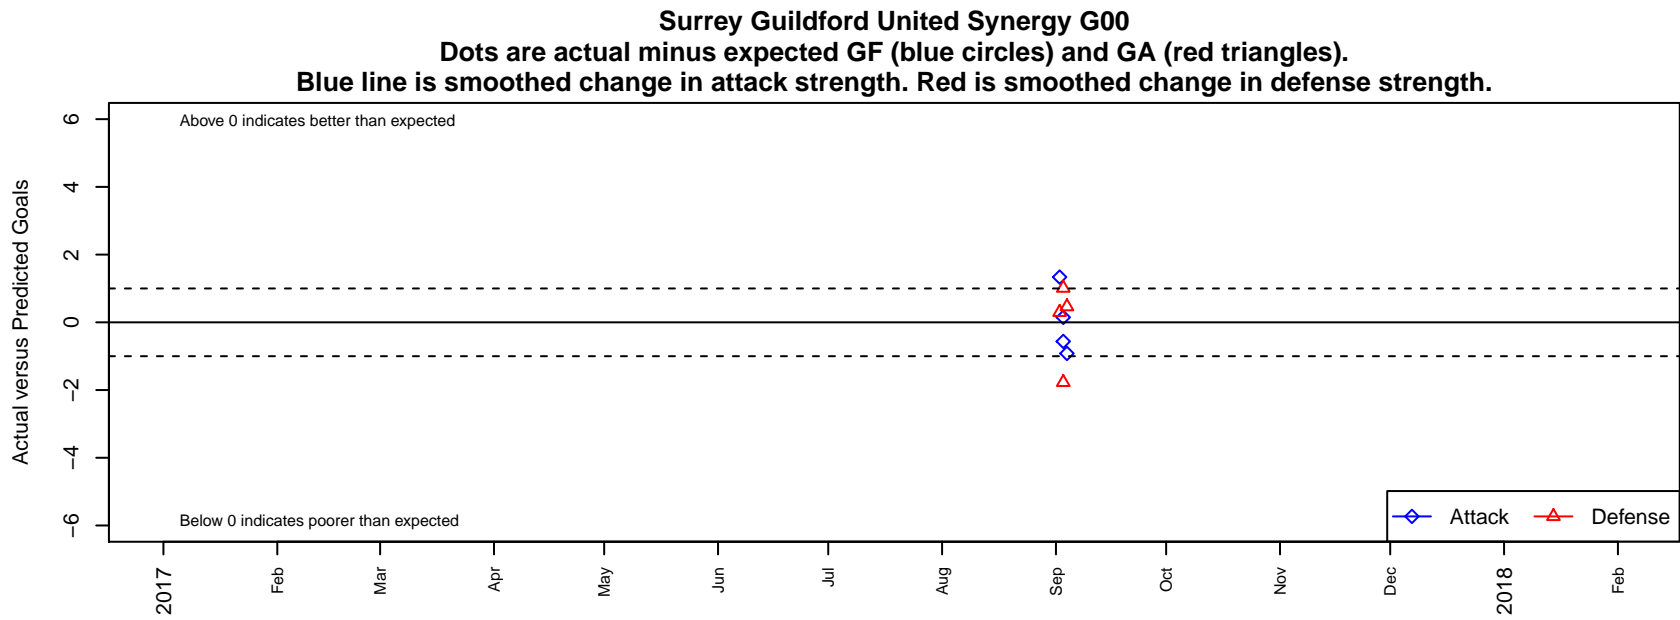

Surrey Guildford United Synergy G00

alt names used:

Venues played:

, BC

G00 total strength=1705

attack=31.07 defense=17.05

2017 SX Cup U17/U18 Metro – Tier 2 U17

date	home		away		venue	pred.home	pred.away
17-09-04	Surrey Guildford United Synergy G00	1	Delta Coastal Selects G01	0	2017 SX Cup U17/U18 Metro – Tier 2 U17	1.92	0.46
17-09-03	NSGSC Metro G00	3	Surrey Guildford United Synergy G00	1	2017 SX Cup U17/U18 Metro – Tier 2 U17	4.01	0.85
17-09-03	Coquitlam Metro Ford Shock G01	6	Surrey Guildford United Synergy G00	0	2017 SX Cup U17/U18 Metro – Tier 2 U17	4.23	0.56
17-09-02	Vancouver FC G00	4	Surrey Guildford United Synergy G00	2	2017 SX Cup U17/U18 Metro – Tier 2 U17	4.30	0.66